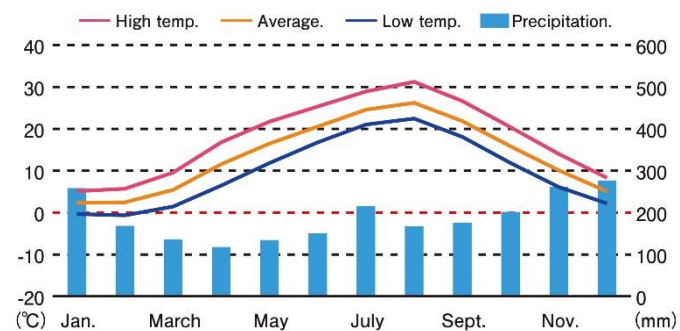

TAINAI CITY

Annual Climate

Accommodation

Royal Tainai Park Hotel

Address

1191-3 Natsui, Tainai City

TEL:+81-254-48-2211

Emergency Hospital

Nakajo Central Hospital

Address:12-1 Nishihon-cho,Tainai City TEL:+81-254-44-8800

Contact

Lifelong Learning Division,Tainai City Board of Education

TEL:+81-254-47-3408

sports@city.tainai.lg.jp